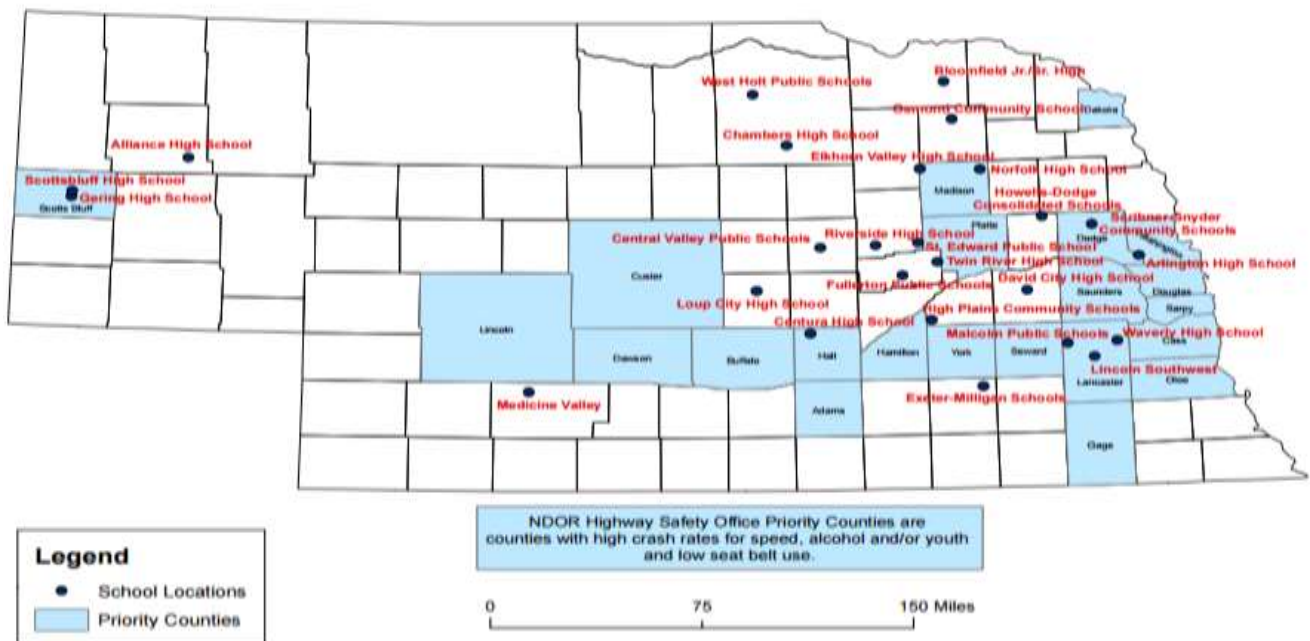

Teens in the Driver Seat

Arlington is a “Teens in the Driver Seat” school. Some details:

- Participation in National Teen Driver Safety Week
- Yard signs promoting safe driving practices
- Two large banners promoting safe driving habits
- Two days of highway patrol officers taking data on seat belt usage amongst our teen drivers
- Posters promoting safe driving displayed throughout the school
- Social media blast
- Safe driving display at lunch with handouts and visual impairment goggles for students to demo
- Various giveaways throughout the week

Nebraska School Locations of Teens in the Driver Seat

Thank You

Micheal and Greg for your service to the district.