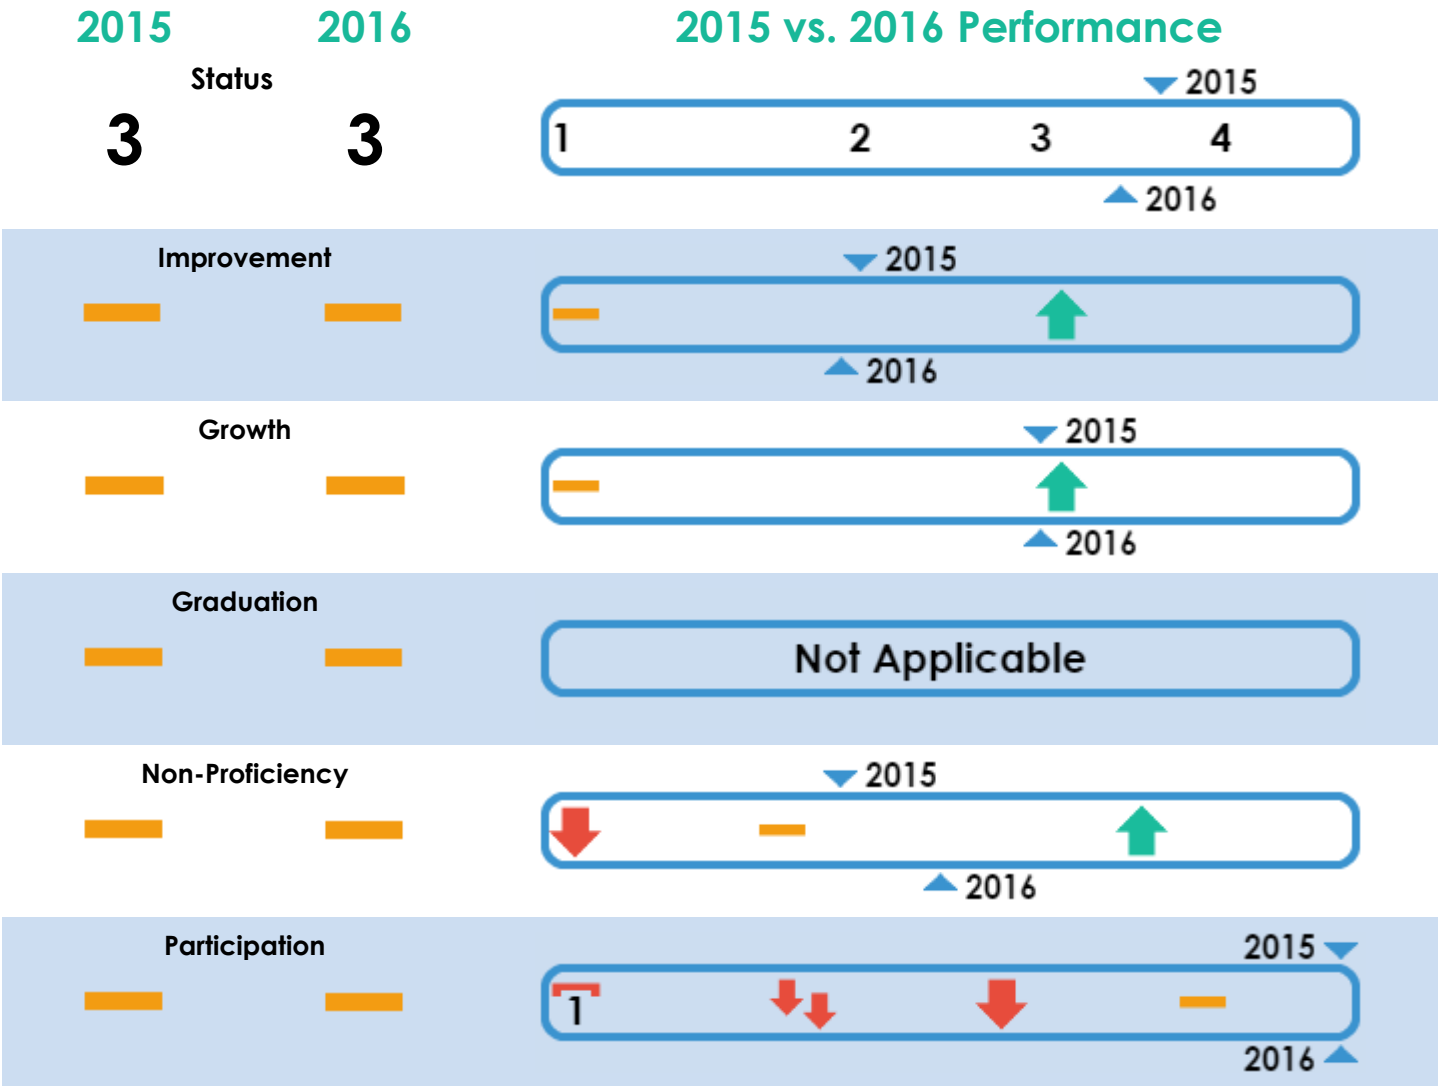

2016 PERFORMANCE PROGRESS REPORT

ARLINGTON HIGH SCHOOL

Middle School Report

Classification Adjustments

Evidence-Based Analysis Responses

	Positive Partnerships, Relationships and Student Success	1.8
	Transitions	2.0
	Educational Opportunities and Access	1.6

No Adjustment

Adjustment Up

Adjustment Down

Limitation